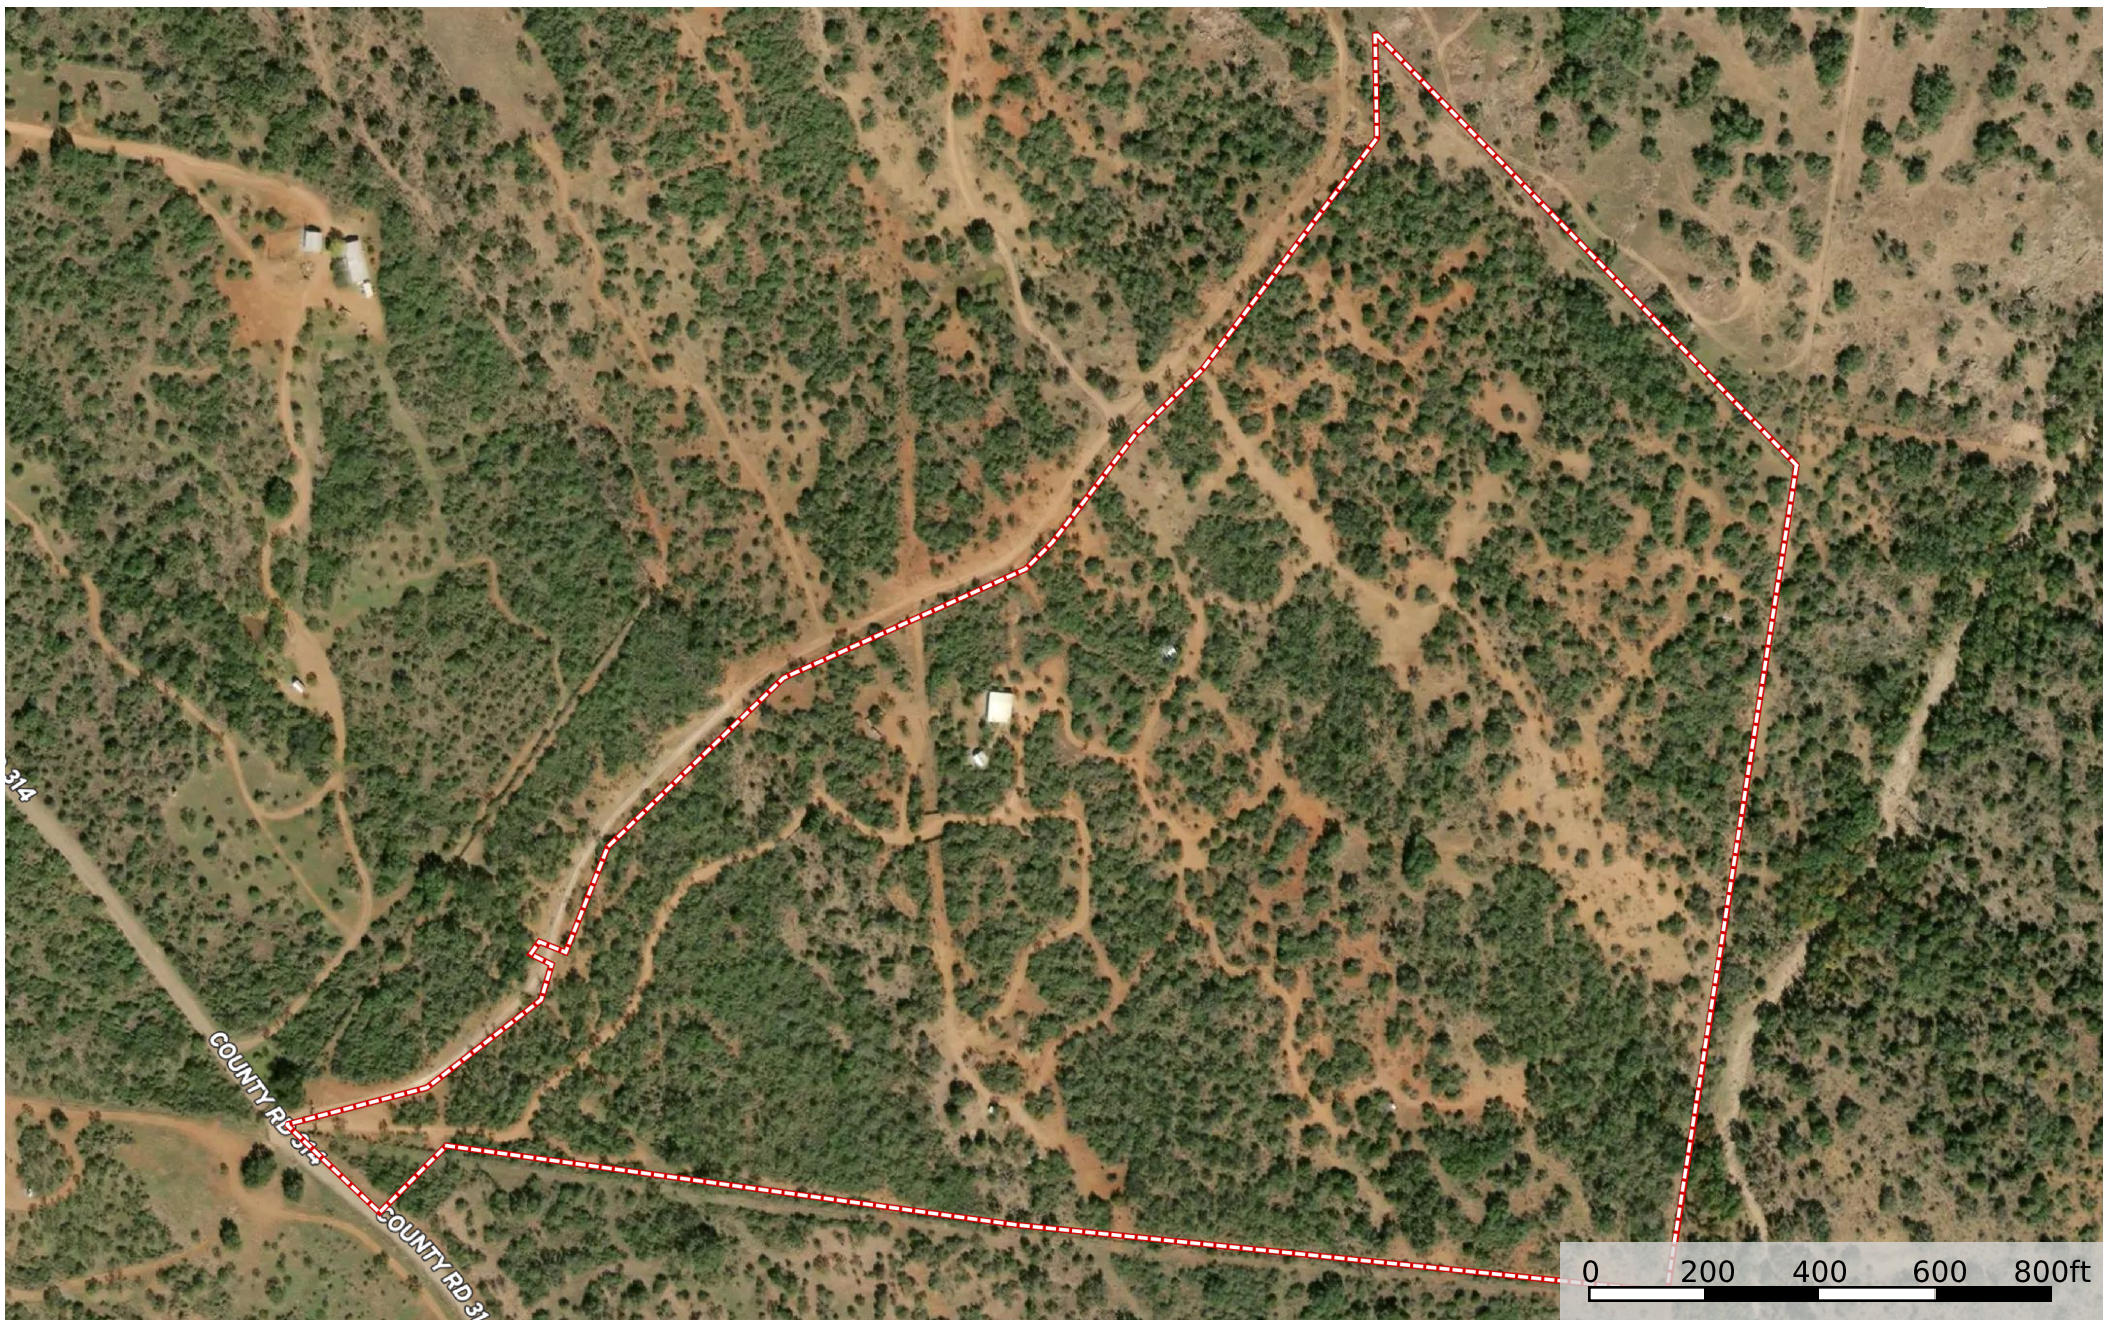

**Hussey - 948 CR 314 - 66.07 Ac +/-**  
Llano County, Texas, 66.07 Ac +/-

 Boundary