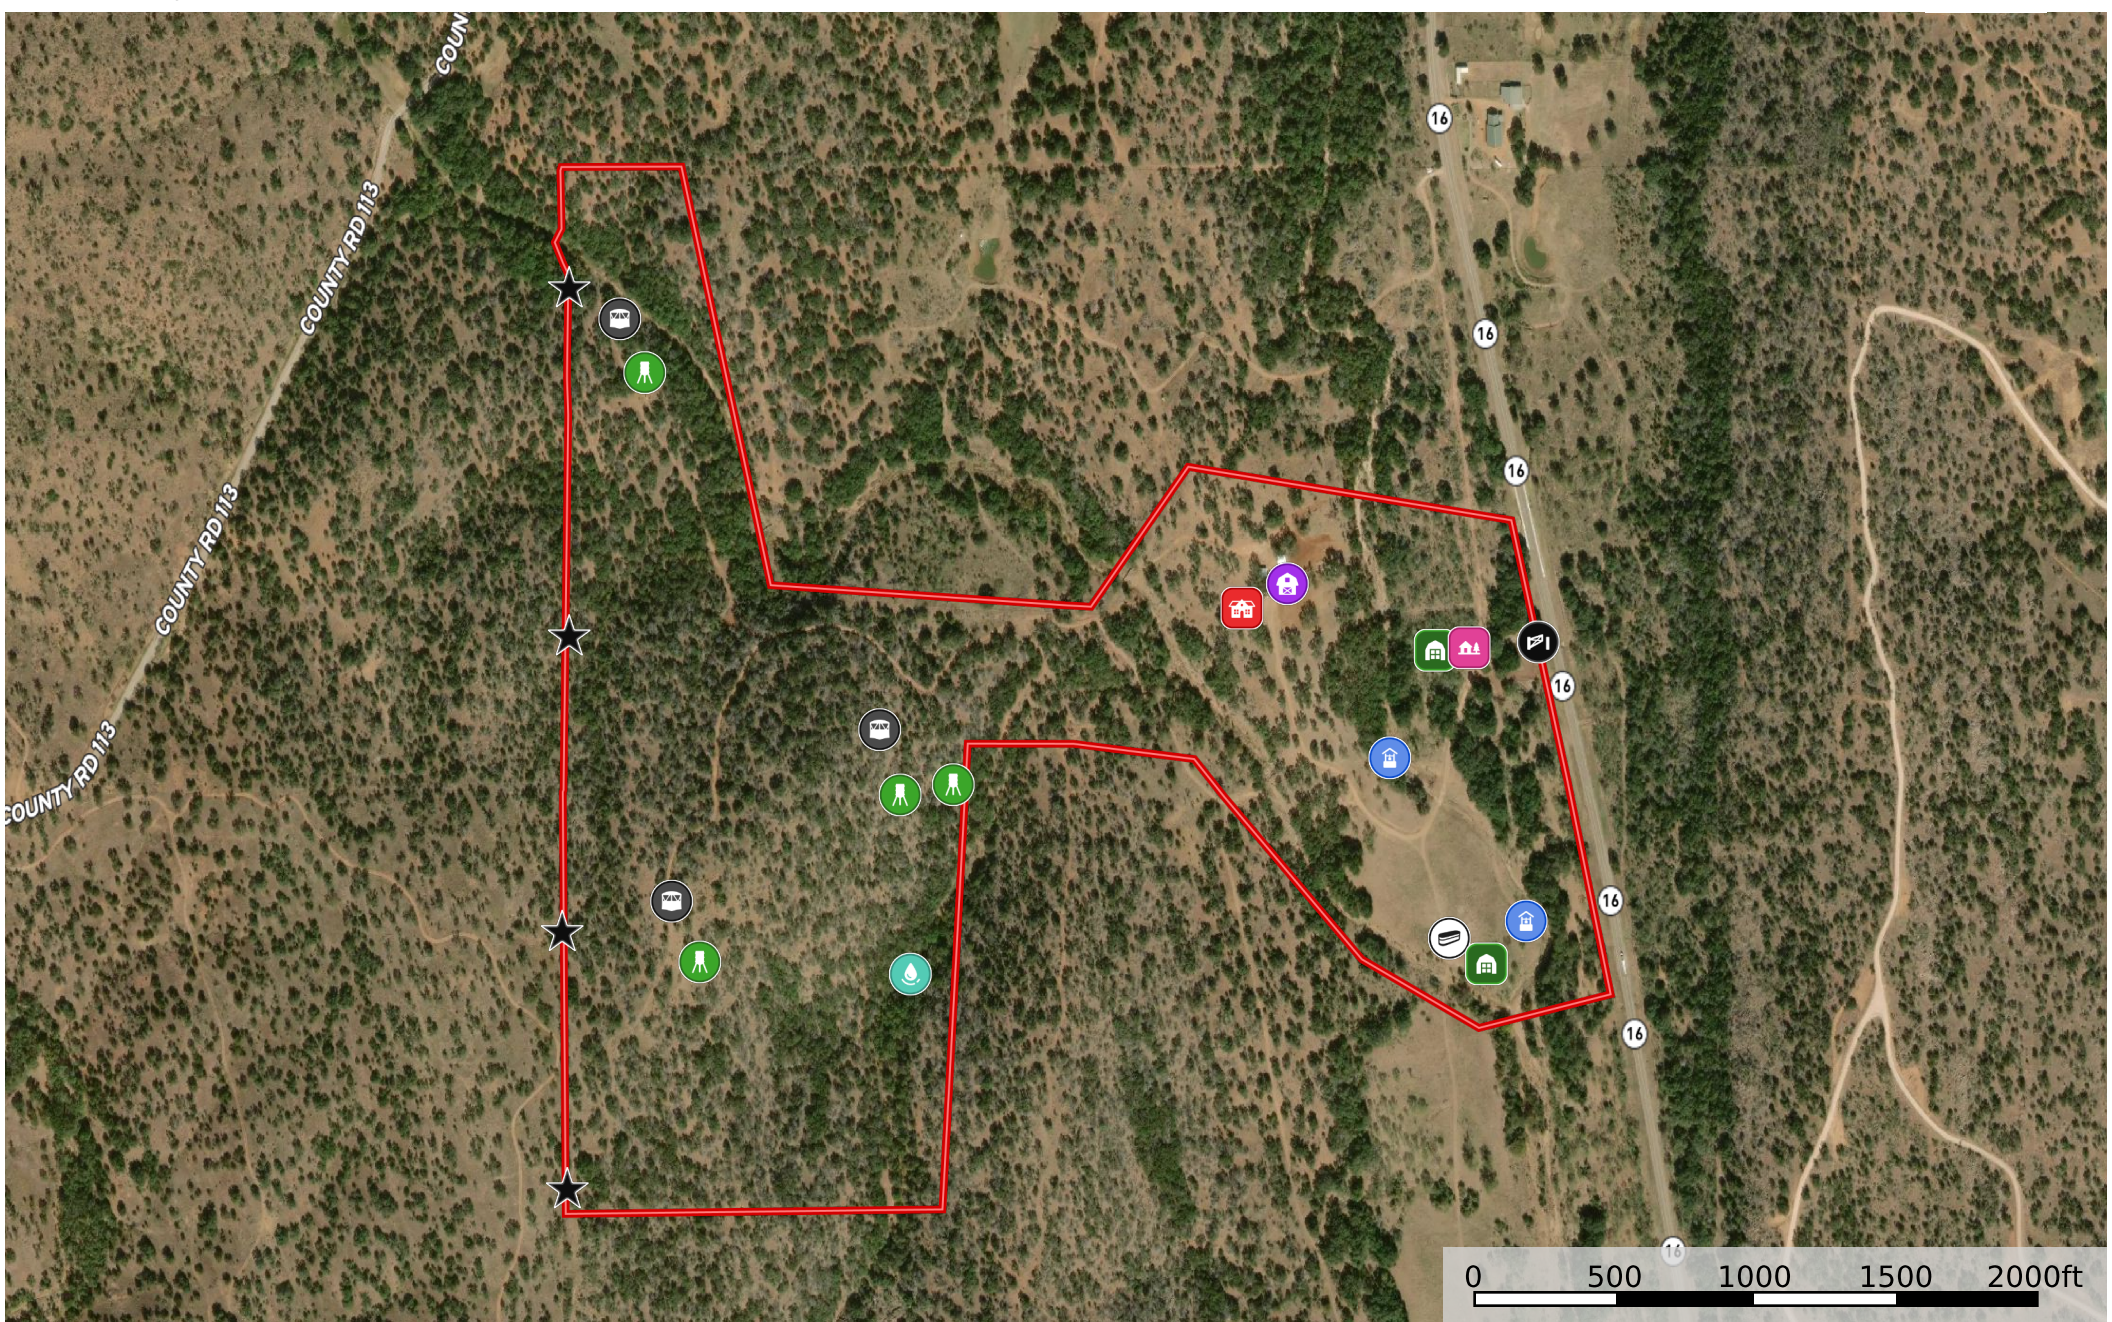

# 12759 S Hwy 16 - 125.68 Ac - David & Sally Thompson

Llano County, Texas, 78643 AC +/-

- Metal Shed
- Metal Shed at Pens
- Old Rock Wall
- Gate
- Large Metal Bldg
- Old Hand Dug Well
- Well
- Trough
- Spring
- Main House
- Hunters' Cabin
- Blind
- Feeder
- Old Feeder
- David Thompson