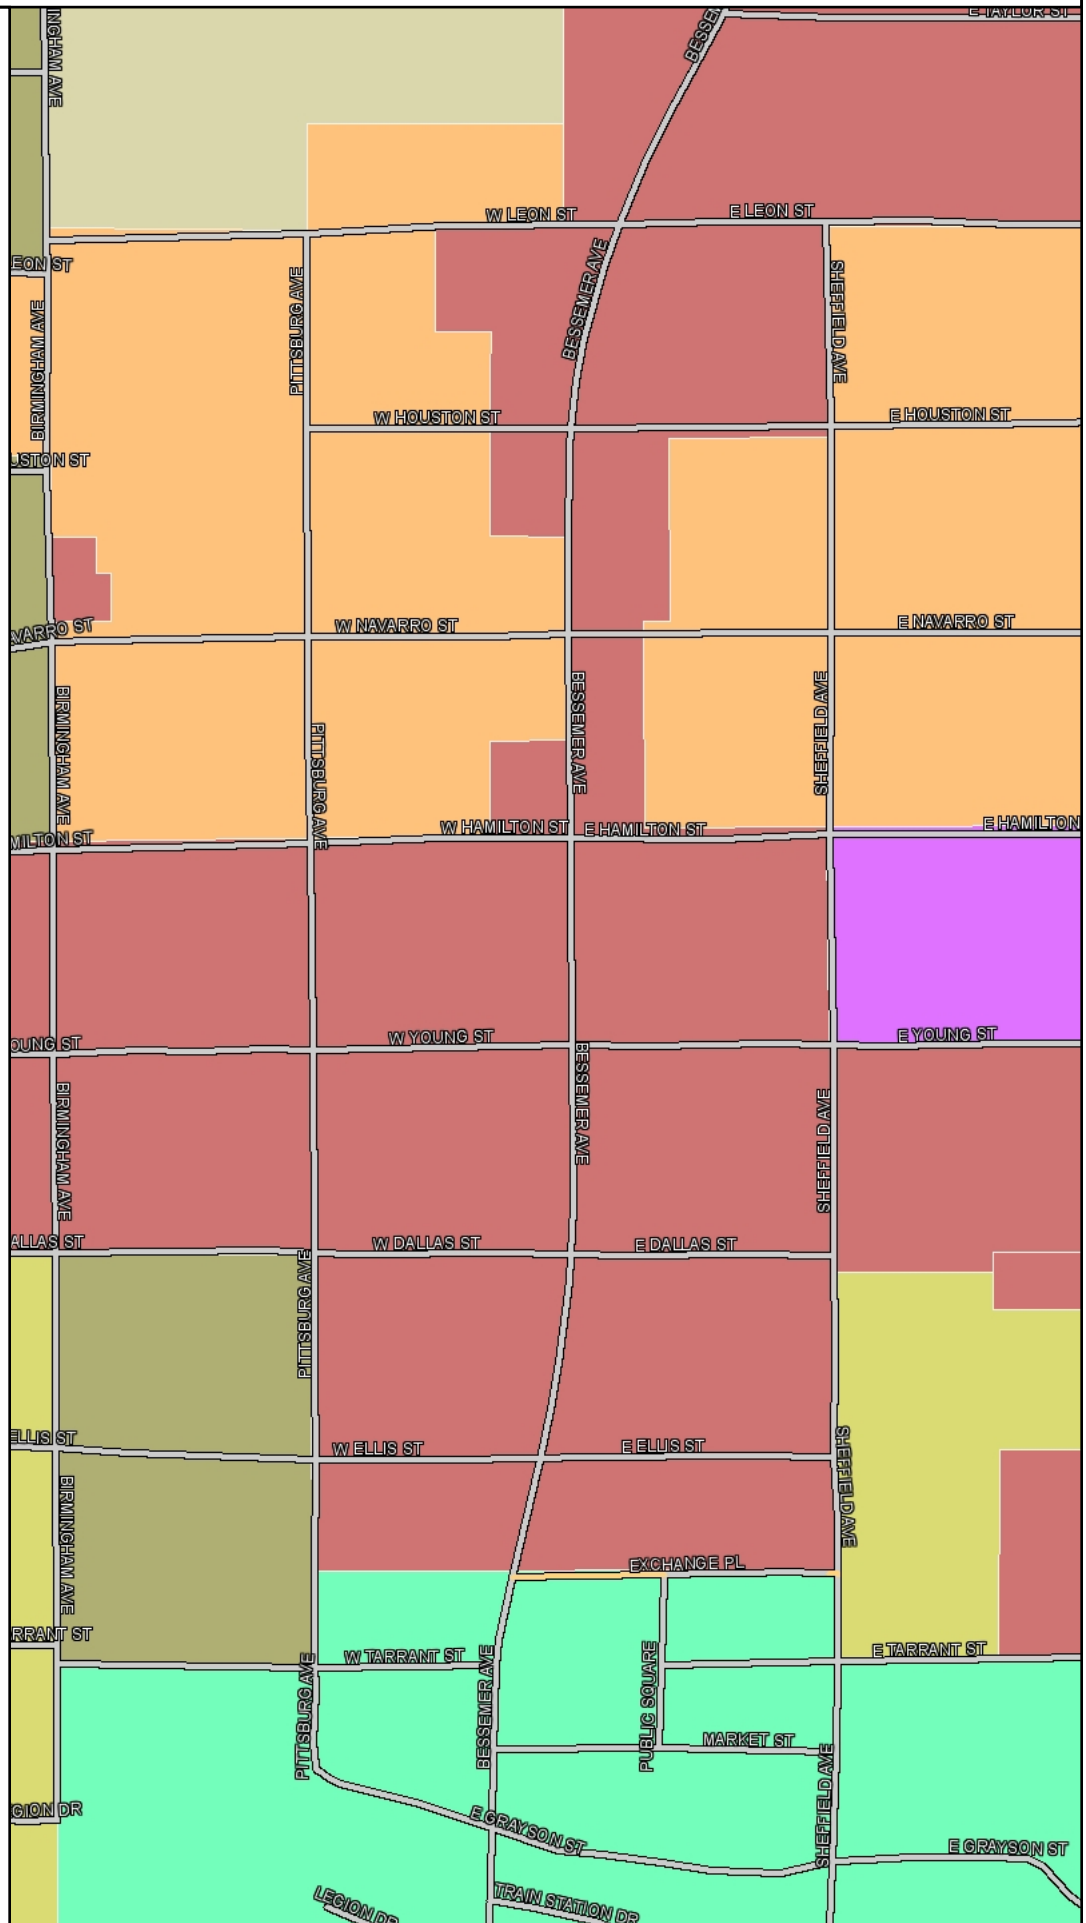

Map

- City Street Labels
-  City Streets
-  Private Drives
- Local Road Labels
-  State Hwy
-  FM or RR Road
-  County Road
-  Other City Streets
-  Private Drives
-  A Agricultural
-  C Commercial District
-  CBD Central Business District
-  GR General Residential
-  I Industrial
-  NBD North Business District
-  OM Office Medical
-  R Retail
-  SF-1 Single Family Residential 1
-  SF-2 Single Family Residential 2
-  SF-3 Single Family Residential 3
-  SF-4 Single Family Residential 4
-  Extra-territorial Jurisdiction
-  City Limits
-  Rivers

Data displayed were gathered by the City of Llano for municipal purposes. No guarantee is made regarding suitability for any other use or purpose.

0 0.03 0.06 0.09 mi

12/17/16 14:46